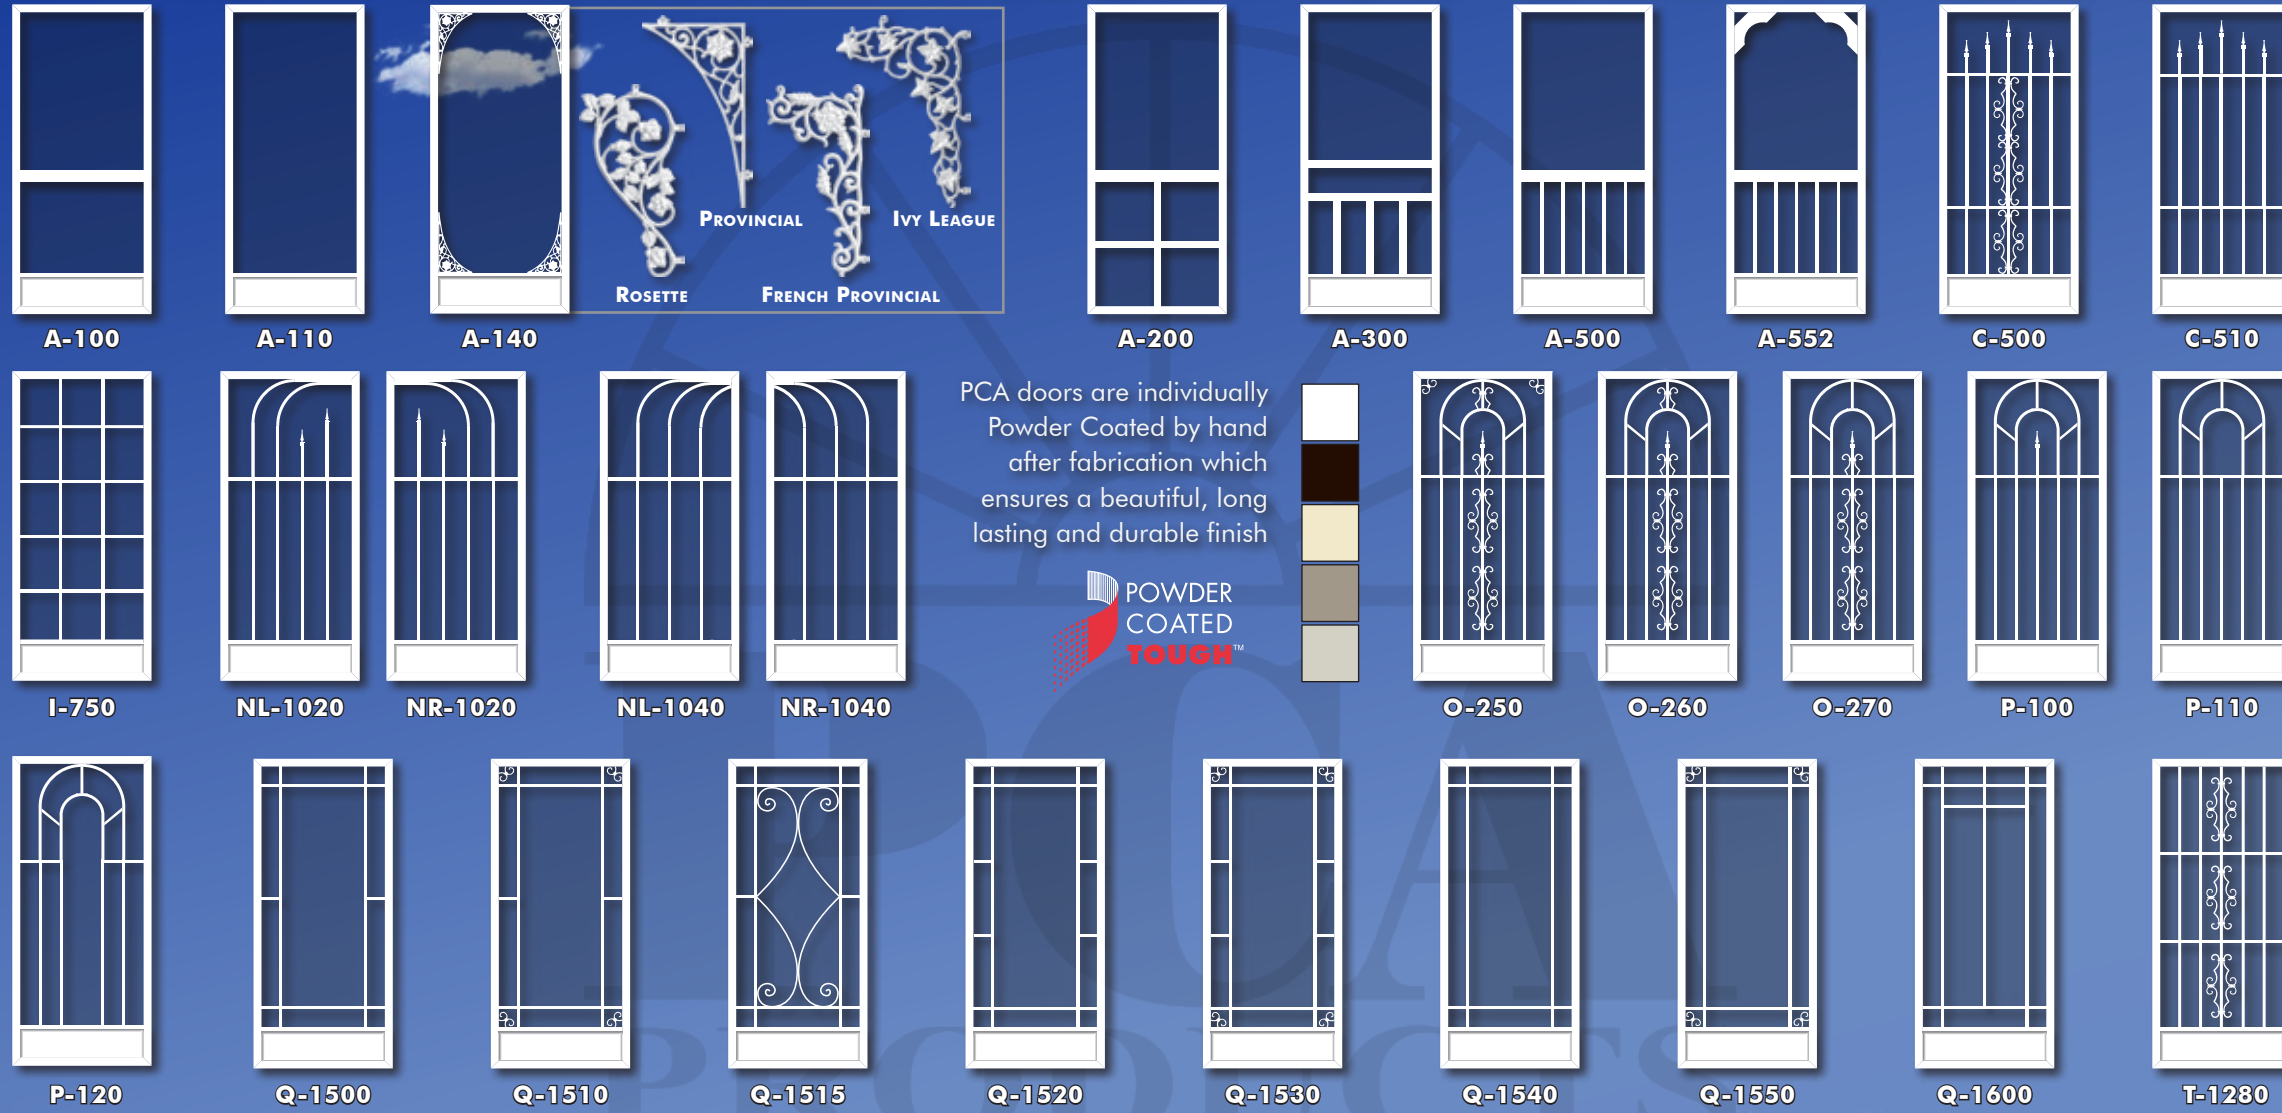

Aluminum Corner Key
prevents door sag.

Thru-Lock System
Clean appearance, exceptionally strong.

Maintenance Free
Kick plate system. No unsightly spline!

UNIVERSAL INSTALLATION KIT INCLUDES:

Wool Pile Lined Z-bar

Closure Tube

EZ-Pull Style Handle

Full Length Piano Hinge

Adjustable Bug Sweep

HANDCRAFTED ALUMINUM SCREEN DOORS
WWW.PCAPRODUCTS.COM

HANDCRAFTED ALUMINUM SCREEN DOORS

PCA doors are individually Powder Coated by hand after fabrication which ensures a beautiful, long lasting and durable finish

SCREEN DOOR OPTIONS

NATURE SERIES

Aluminum castings with exceptional detail. Each figurine is powder coated to match your door color.

Optional airbrushed finish available - beautifully hand painted making each one truly unique.