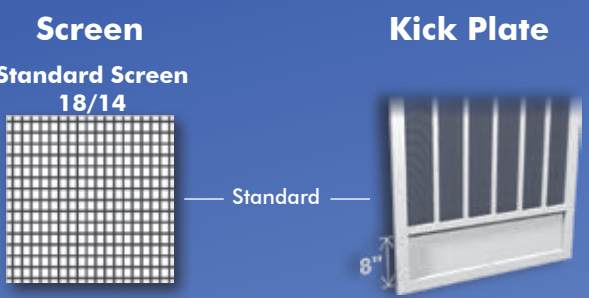

SCREEN DOOR OPTIONS